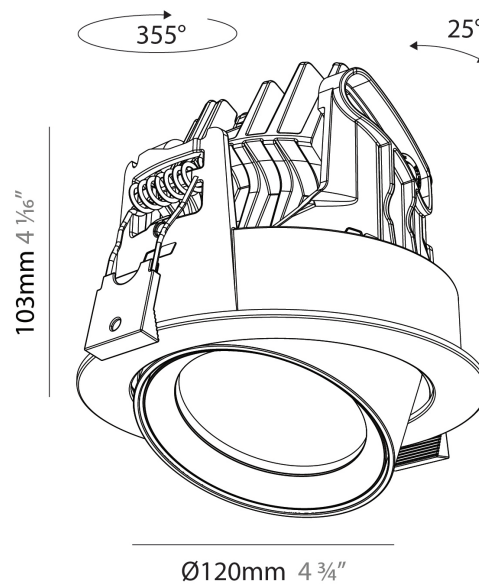

GENERAL

Series: Centriq
Subseries: Centriq Round Adjustable
Partner: Prolicht
Division: Architectural
Installation: Recessed
Product Type: Downlight
Mounting Location: Ceiling
Light Distribution: Adjustable / Downlight

PHYSICAL

Aperture Sizes - Downlights: 2"
Shape: Cylinder
Diameter (mm): 120
Diameter (in): 4 ¾
Height (mm): 103
Height (in): 4 ⅙
Min. Recessing Depth (mm): 120
Min. Recessing Depth (in): 4 ¾
Weight (kg): 0.651
Diffuser: Lens Pack - No Lens / Opal / Linear Spread Lens / Honeycomb / Spread Lens
Fixture Finish: SSR / BKV / CWI / CRY / HAB / UFT / ITA / RUA / FTG / MYG / LOD / PUS / FRO / FUP / KIA / POP / BLS / SPG / MEY / GOH / CHC / COM / ABZ / JAG / OBR / MOS / ROR
Fixture Material: Aluminum
Cut-out Measurements: Dia. 112mm / 4 7/16"

ELECTRICAL

Lamp Type: LED (Zhaga Standard)
Input Wattage (W): 27.4
Total Output Wattage (W): 24.6
Dimming: Dali Dimming
Driver Included: No
Driver Location: Recessed Housing
Driver Type: Constant Current - Universal
Driver Class: Class 2
Input Voltage (V): 120 - 277
Constant Current (MA): 700

LED

Color Temperature (°K): 2700-6500 Tunable White
Max. Delivered Lumen (lm): Max 2403
Nominal Lumen (lm): 2827
CRI: >90 CRI
Lamp Life (hrs): 50000

OPTICAL

Reflector°: 24 / 34 / 54
Adjustability: Rotational 350°; Tilt 90°

RATINGS AND CERTIFICATIONS

Certified By: Certified for North American Standards
IP rating: IP20