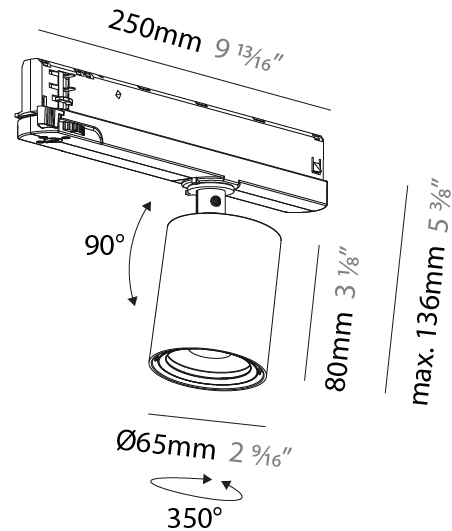

GENERAL

Series: Centriq
Subseries: Centriq In
Partner: Prolicht
Division: Architectural
Installation: Track
Product Type: Track System Line Voltage
Mounting Location: Ceiling
Light Distribution: Adjustable

PHYSICAL

Aperture Sizes - Downlights: 2"
Shape: Cylinder
Diameter (mm): 65
Diameter (in): 2 9/16
Length (mm): 250
Length (in): 9 13/16
Height (mm): 136
Height (in): 5 3/8
Weight (kg): 0.6
Fixture Finish: SSR / BKV / CWI / CRY / HAB / UFT / ITA / RUA / FTG / MYG / LOD / PUS / FRO / FUP / KIA / POP / BLS / SPG / MEY / GOH / CHC / COM / ABZ / JAG / OBR / MOS / ROR
Holder Finish: WHI / BLK
Accent Finish: SSR / BKV / CWI / CRY / HAB / LAG / UFT / ITA / RUA / RUR / MIC / FTG / MYG / TWT / LOD / PUS / FRO / FUP / KIA / POP / BLS / SPG / MEY / GOH / GUM / CHC / COM / ABZ / JAG
Fixture Material: Aluminum

ELECTRICAL

Lamp Type: LED (Zhaga Standard)
Input Wattage (W): 20
Total Output Wattage (W): 18.1
Dimming: Non-Dimmable / 0-10V Dimming
Driver Included: Yes
Driver Location: Integrated
Driver Type: Constant Current - 120Vac
Driver Class: Class 2
Input Voltage (V): 120

LED

Number of LEDs: 1
Color Temperature (°K): 2700 / 3000 / 3500 / 4000
Max. Delivered Lumen (lm): 1362 / 1467 / 1526 / 1557
Nominal Lumen (lm): 1672 / 1800 / 1872 / 1910
CRI: >90 CRI
Lamp Life (hrs): 50000

OPTICAL

Beam Angle: 12
Adjustability: Rotational 360°; Tilt 90° (±45°)

RATINGS AND CERTIFICATIONS

Certified By: Certified for North American Standards
IP rating: IP20