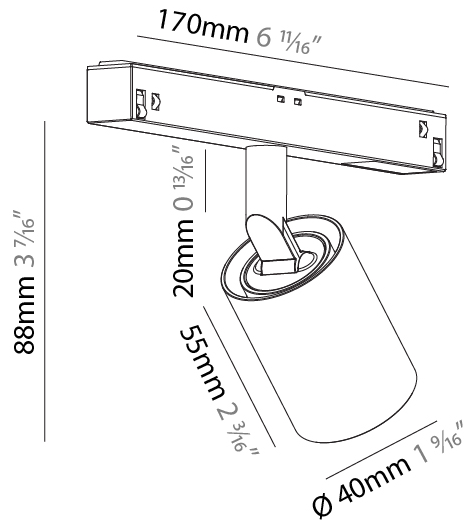

GENERAL

Series: Centriq
Subseries: Centriq for Clicktrack
Partner: Prolicht
Division: Architectural
Installation: Track
Product Type: Track System Low Voltage
Mounting Location: Ceiling
Light Distribution: Adjustable

PHYSICAL

Aperture Sizes - Downlights: 1"
Shape: Cylinder
Diameter (mm): 40
Diameter (in): 1 9/16
Length (mm): 170
Length (in): 6 11/16
Height (mm): 88
Height (in): 3 7/16

Fixture Finish: SSR / BKV / CWI / CRY / HAB / UFT / ITA / RUA / FTG / MYG / LOD / PUS / FRO / FUP / KIA / POP / BLS / SPG / MEY / GOH / CHC / COM / ABZ / JAG / OBR / MOS / ROR

Fixture Material: Aluminum

ELECTRICAL

Lamp Type: LED (Zhaga Standard)
Input Wattage (W): 6
Total Output Wattage (W): 5.4
Dimming: Non-Dimmable
Driver Included: No
Driver Location: Remote
Driver Type: Constant Voltage - Universal
Driver Class: Class 2
Input Voltage (V): 48
Constant Current (MA): 340
Upon Request: 0-10Vdc dimming / DALI dimming

LED

Number of LEDs: 1
Color Temperature (°K): 2700 / 3000 / 4000
Max. Delivered Lumen (lm): 494 / 519 / 526
CRI: >90 CRI

OPTICAL

Reflector: 20 / 40 / 50
Optic: 31 / 36
Adjustability: Rotational 360°; Tilt 90° (±45°)

RATINGS AND CERTIFICATIONS

Certified By: Certified for North American Standards
IP rating: IP20