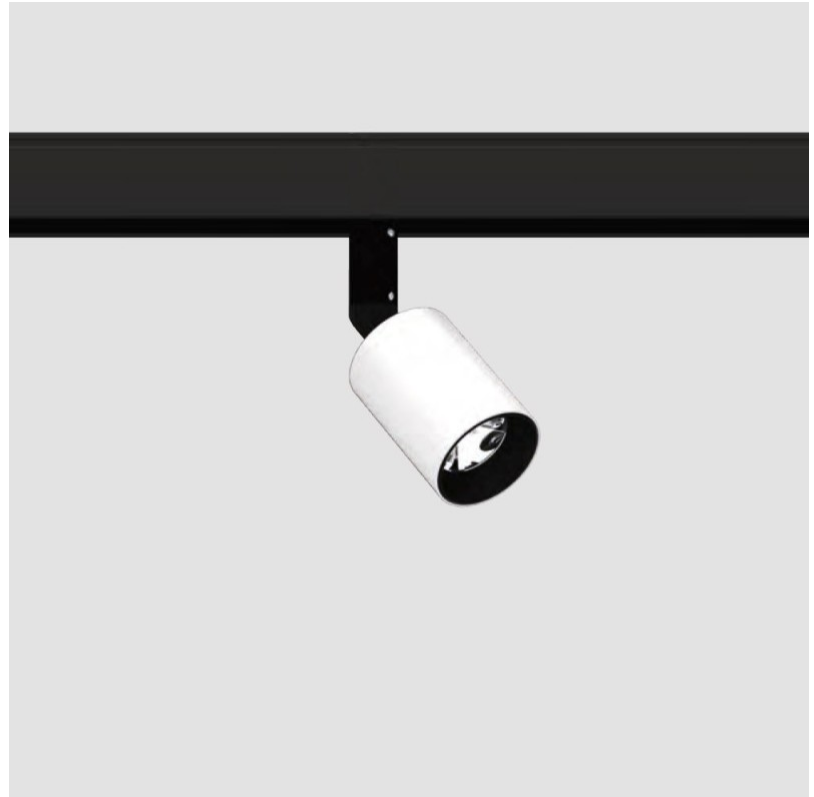

1. To build a product code in our configurator select the specify button on the base model # product page
2. To build a manual product code on this datasheet choose from the options listed below in blue font and add the suffix to the base model #

GENERAL

Series: Centriq
Subseries: Centriq for Clicktrack
Partner: Prolicht
Division: Architectural
Installation: Track
Product Type: Track System Low Voltage
Mounting Location: Ceiling
Light Distribution: Adjustable

PHYSICAL

Aperture Sizes - Downlights: 1"
Shape: Cylinder
Diameter (mm): 30
Diameter (in): 1 ³/₁₆
Length (mm): 170
Length (in): 6 ¹¹/₁₆
Height (mm): 74
Height (in): 2 ¹⁵/₁₆

Fixture Finish: SSR / BKV / CWI / CRY / HAB / UFT / ITA / RUA / FTG / MYG / LOD / PUS / FRO / FUP / KIA / POP / BLS / SPG / MEY / GOH / CHC / COM / ABZ / JAG / OBR / MOS / ROR

Fixture Material: Aluminum

ELECTRICAL

Lamp Type: LED (Zhaga Standard)
Input Wattage (W): 4
Total Output Wattage (W): 3.6
Dimming: Non-Dimmable
Driver Included: No
Driver Location: Remote
Driver Type: Constant Voltage - Universal
Driver Class: Class 2
Input Voltage (V): 48
Constant Current (MA): 340
Upon Request: 0-10Vdc dimming / DALI dimming

LED

Number of LEDs: 1
Color Temperature (°K): 2700 / 3000 / 4000
Max. Delivered Lumen (lm): 260 / 270 / 290
CRI: >90 CRI

OPTICAL

Optic°: 24 / 32
Adjustability: Rotational 360°; Tilt 90° (±45°)

RATINGS AND CERTIFICATIONS

Certified By: Certified for North American Standards
IP rating: IP20