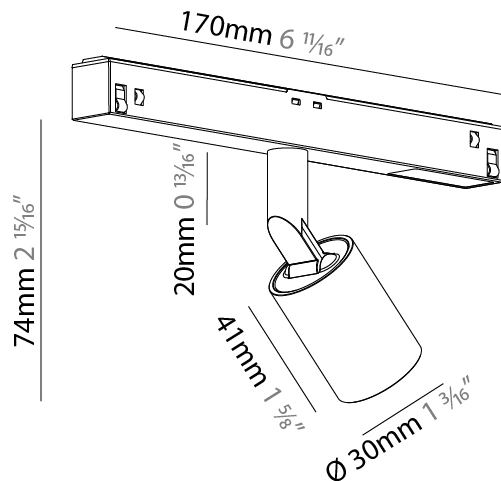

1. To build a product code in our configurator select the specify button on the base model # product page
2. To build a manual product code on this datasheet choose from the options listed below in blue font and add the suffix to the base model #

GENERAL

Series: Centriq
Subseries: Centriq for Clicktrack
Partner: Prolicht
Division: Architectural
Installation: Track
Product Type: Track System Low Voltage
Mounting Location: Ceiling
Light Distribution: Adjustable

PHYSICAL

Aperture Sizes - Downlights: 1"
Shape: Cylinder
Diameter (mm): 30
Diameter (in): 1 ³/₁₆
Length (mm): 170
Length (in): 6 ¹¹/₁₆
Height (mm): 74
Height (in): 2 ¹⁵/₁₆

Fixture Finish: SSR / BKV / CWI / CRY / HAB / UFT / ITA / RUA / FTG / MYG / LOD / PUS / FRO / FUP / KIA / POP / BLS / SPG / MEY / GOH / CHC / COM / ABZ / JAG / OBR / MOS / ROR

Fixture Material: Aluminum

ELECTRICAL

Lamp Type: LED (Zhaga Standard)
Input Wattage (W): 4
Total Output Wattage (W): 3.6
Dimming: Non-Dimmable
Driver Included: No
Driver Location: Remote
Driver Type: Constant Voltage - Universal
Driver Class: Class 2
Input Voltage (V): 48
Constant Current (MA): 340
Upon Request: 0-10Vdc dimming / DALI dimming

LED

Number of LEDs: 1
Color Temperature (°K): 2700 / 3000 / 4000
Max. Delivered Lumen (lm): 260 / 270 / 290
CRI: >90 CRI

OPTICAL

Optic°: 24 / 32
Adjustability: Rotational 360°; Tilt 90° (±45°)

RATINGS AND CERTIFICATIONS

Certified By: Certified for North American Standards
IP rating: IP20