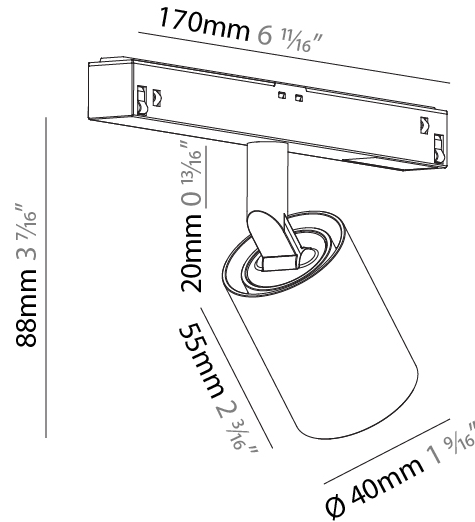

1. To build a product code in our configurator select the specify button on the base model # product page
2. To build a manual product code on this datasheet choose from the options listed below in blue font and add the suffix to the base model #

GENERAL

Series: Centriq
Subseries: Centriq for Clicktrack
Partner: Prolicht
Division: Architectural
Installation: Track
Product Type: Track System Low Voltage
Mounting Location: Ceiling
Light Distribution: Adjustable

PHYSICAL

Aperture Sizes - Downlights: 1"
Shape: Cylinder
Diameter (mm): 40
Diameter (in): 1 ⁹/₁₆"
Length (mm): 170
Length (in): 6 ¹¹/₁₆"
Height (mm): 88
Height (in): 3 ⁷/₁₆"

Fixture Finish: SSR / BKV / CWI / CRY / HAB / UFT / ITA / RUA / FTG / MYG / LOD / PUS / FRO / FUP / KIA / POP / BLS / SPG / MEY / GOH / CHC / COM / ABZ / JAG / OBR / MOS / ROR

Fixture Material: Aluminum

ELECTRICAL

Lamp Type: LED (Zhaga Standard)
Input Wattage (W): 6
Total Output Wattage (W): 5.4
Dimming: Non-Dimmable
Driver Included: No
Driver Location: Remote
Driver Type: Constant Voltage - Universal
Driver Class: Class 2
Input Voltage (V): 48
Constant Current (MA): 490
Upon Request: 0-10Vdc dimming / DALI dimming

LED

Number of LEDs: 1
Color Temperature (°K): 2700 / 3000 / 4000
Max. Delivered Lumen (lm): 360 / 390 / 420
CRI: >90 CRI

OPTICAL

Reflector: 10
Adjustability: Rotational 360°; Tilt 90° (±45°)

RATINGS AND CERTIFICATIONS

Certified By: Certified for North American Standards
IP rating: IP20