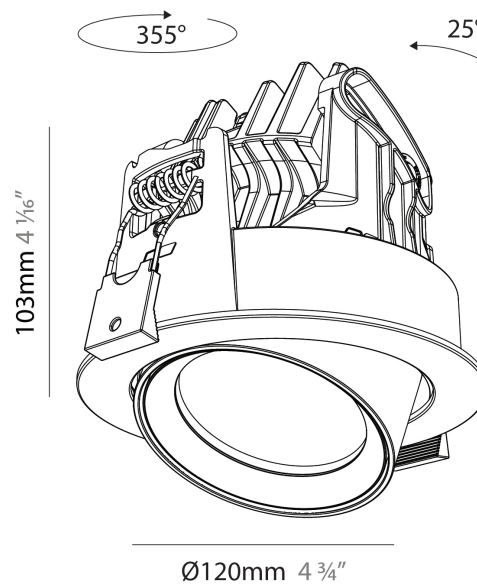

PHYSICAL

Aperture Sizes - Downlights: 2"
Shape: Cylinder
Diameter (mm): 120
Diameter (in): 4 3/4
Height (mm): 105
Height (in): 4 1/8
Min. Recessing Depth (mm): 120
Min. Recessing Depth (in): 4 3/4
Weight (kg): 0.649
Diffuser: Lens Pack - No Lens / Opal / Linear Spread Lens / Honeycomb / Spread Lens
Fixture Finish: SSR / BKV / CWI / CRY / HAB / UFT / ITA / RUA / FTG / MYG / LOD / PUS / FRO / FUP / KIA / POP / BLS / SPG / MEY / GOH / CHC / COM / ABZ / JAG / OBR / MOS / ROR
Fixture Material: Aluminum
Cut-out Measurements: Dia. 112mm / 4 7/16"

ELECTRICAL

Lamp Type: LED (Zhaga Standard)
Input Wattage (W): 27.3
Total Output Wattage (W): 24.5
Dimming: Tri-Mode (Non-Dimming and Phase Dimming (120Vac only) and 0-10V Dimming)
Driver Included: No
Driver Location: Recessed Housing
Driver Type: Constant Current - Universal
Driver Class: Class 2
Input Voltage (V): 120 - 277
Constant Current (MA): 700

LED

Color Temperature (°K): 2700 / 3000 / 3500 / 4000
Max. Delivered Lumen (lm): 2348 / 2444 / 2549 / 2669
Nominal Lumen (lm): 2788 / 2903 / 3027 / 3170
CRI: >90 CRI
Lamp Life (hrs): 50000

OPTICAL

Reflector°: 20 / 32 / 54
Adjustability: Rotational 350°; Tilt 90°

RATINGS AND CERTIFICATIONS

Certified By: Certified for North American Standards
IP rating: IP20