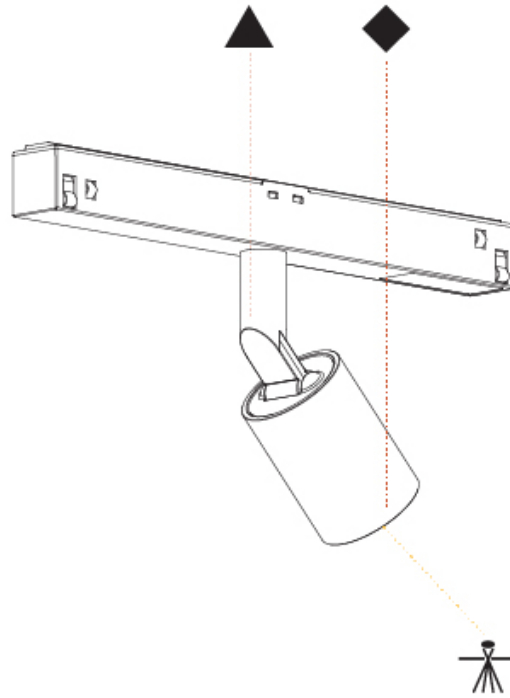

CENTRIQ FOR CLICKTRACK TRACK

A3T106-

PROJECT

TYPE

SPECIFIER

QUANTITY

DATE

A