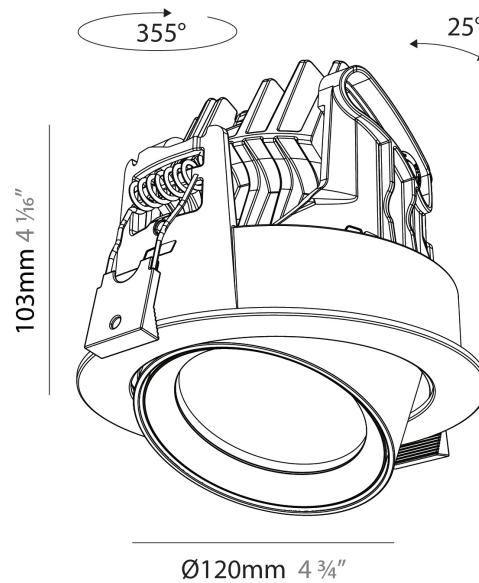

PHYSICAL

Aperture Sizes - Downlights: 2"
Shape: Cylinder
Diameter (mm): 120
Diameter (in): 4 ¾"
Height (mm): 105
Height (in): 4 ⅞"
Min. Recessing Depth (mm): 120
Min. Recessing Depth (in): 4 ¾"
Weight (kg): 0.651
Diffuser: Lens Pack - No Lens / Opal / Linear Spread Lens / Honeycomb / Spread Lens
Fixture Finish: SSR / BKV / CWI / CRY / HAB / UFT / ITA / RUA / FTG / MYG / LOD / PUS / FRO / FUP / KIA / POP / BLS / SPG / MEY / GOH / CHC / COM / ABZ / JAG / OBR / MOS / ROR
Fixture Material: Aluminum
Cut-out Measurements: Dia. 112mm / 4 7/16"

ELECTRICAL

Lamp Type: LED (Zhaga Standard)
Input Wattage (W): 34
Total Output Wattage (W): 30.9
Dimming: Tri-Mode (Non-Dimming and Phase Dimming (120Vac only) and 0-10V Dimming)
Driver Included: No
Driver Location: Recessed Housing
Driver Type: Constant Current - Universal
Driver Class: Class 2
Input Voltage (V): 120 - 277
Constant Current (MA): 900

LED

Color Temperature (°K): 2700 / 3000 / 3500 / 4000
Max. Delivered Lumen (lm): 3148 / 3355 / 3406 / 3524
Nominal Lumen (lm): 3921 / 4177 / 4242 / 4389
CRI: >90 CRI
Lamp Life (hrs): 50000

OPTICAL

Reflector°: 24 / 36 / 54
Adjustability: Rotational 350° / Tilt 25°

RATINGS AND CERTIFICATIONS

Certified By: Certified for North American Standards
IP rating: IP20