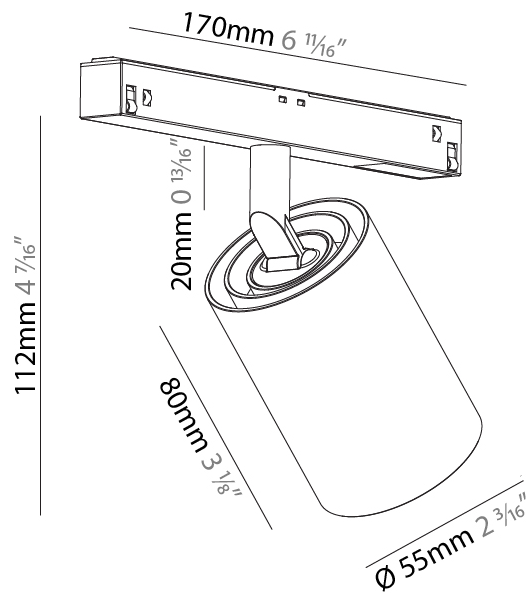

1. To build a product code in our configurator select the specify button on the base model # product page
2. To build a manual product code on this datasheet choose from the options listed below in blue font and add the suffix to the base model #

GENERAL

Series: Centriq
Subseries: Centriq for Clicktrack
Partner: Prolicht
Division: Architectural
Installation: Track
Product Type: Track System Low Voltage
Mounting Location: Ceiling
Light Distribution: Adjustable

PHYSICAL

Aperture Sizes - Downlights: 2"
Shape: Cylinder
Diameter (mm): 55
Diameter (in): 2 ³/₁₆
Length (mm): 170
Length (in): 6 ¹¹/₁₆
Height (mm): 112
Height (in): 4 ⁷/₁₆

Fixture Finish: SSR / BKV / CWI / CRY / HAB / UFT / ITA / RUA / FTG / MYG / LOD / PUS / FRO / FUP / KIA / POP / BLS / SPG / MEY / GOH / CHC / COM / ABZ / JAG / OBR / MOS / ROR

Fixture Material: Aluminum

ELECTRICAL

Lamp Type: LED (Zhaga Standard)
Input Wattage (W): 9
Total Output Wattage (W): 8.2
Dimming: Non-Dimmable
Driver Included: No
Driver Location: Remote
Driver Type: Constant Voltage - Universal
Driver Class: Class 2
Input Voltage (V): 48
Constant Current (MA): 700
Upon Request: 0-10Vdc dimming / DALI dimming

LED

Number of LEDs: 1
Color Temperature (°K): 2700 / 3000 / 4000
Max. Delivered Lumen (lm): 380 / 410 / 440
CRI: >90 CRI

OPTICAL

Reflector°: 9
Adjustability: Rotational 360°; Tilt 90° (±45°)

RATINGS AND CERTIFICATIONS

Certified By: Certified for North American Standards
IP rating: IP20