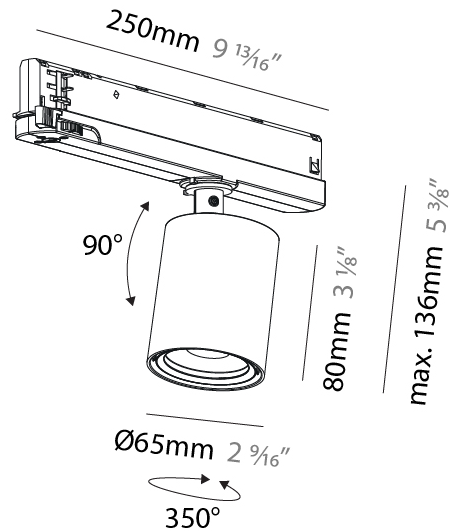

GENERAL

Series: Centriq
Subseries: Centriq In
Partner: Prolicht
Division: Architectural
Installation: Track
Product Type: Track System Line Voltage
Mounting Location: Ceiling
Light Distribution: Adjustable

PHYSICAL

Aperture Sizes - Downlights: 2"
Shape: Cylinder
Diameter (mm): 65
Diameter (in): 2 ⁹/₁₆
Length (mm): 250
Length (in): 9 ¹³/₁₆
Height (mm): 136
Height (in): 5 ³/₈
Weight (kg): 0.6
Fixture Finish: SSR / BKV / CWI / CRY / HAB / UFT / ITA / RUA / FTG / MYG / LOD / PUS / FRO / FUP / KIA / POP / BLS / SPG / MEY / GOH / CHC / COM / ABZ / JAG / OBR / MOS / ROR
Holder Finish: WHI / BLK
Accent Finish: SSR / BKV / CWI / CRY / HAB / LAG / UFT / ITA / RUA / RUR / MIC / FTG / MYG / TWT / LOD / PUS / FRO / FUP / KIA / POP / BLS / SPG / MEY / GOH / GUM / CHC / COM / ABZ / JAG
Fixture Material: Aluminum

ELECTRICAL

Lamp Type: LED (Zhaga Standard)
Input Wattage (W): 23
Total Output Wattage (W): 20.9
Dimming: Non-Dimmable / 0-10V Dimming
Driver Included: Yes
Driver Location: Integrated
Driver Type: Constant Current - 120Vac
Driver Class: Class 2
Input Voltage (V): 120

LED

Number of LEDs: 1
Color Temperature (°K): 2700 / 3000 / 3500 / 4000
Max. Delivered Lumen (lm): 1975 / 2056 / 2145 / 2245
Nominal Lumen (lm): 2429 / 2529 / 2638 / 2761
CRI: >90 CRI
Lamp Life (hrs): 50000

OPTICAL

Reflector°: 24 / 36 / 52
Adjustability: Rotational 360°; Tilt 90°

RATINGS AND CERTIFICATIONS

Certified By: Certified for North American Standards
IP rating: IP20