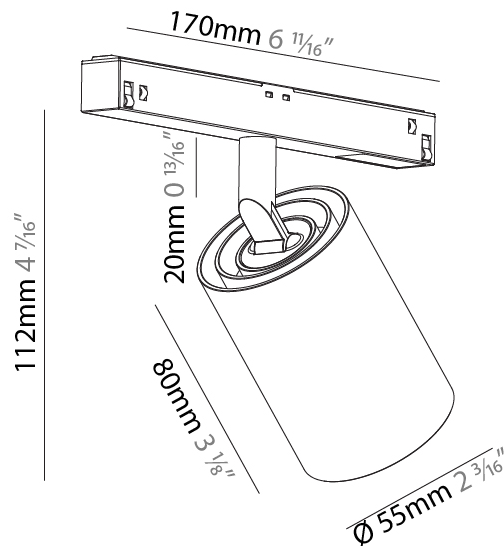

GENERAL

Series: Centriq
Subseries: Centriq for Clicktrack
Partner: Prolicht
Division: Architectural
Installation: Track
Product Type: Track System Low Voltage
Mounting Location: Ceiling
Light Distribution: Adjustable

PHYSICAL

Aperture Sizes - Downlights: 2"
Shape: Cylinder
Diameter (mm): 55
Diameter (in): 2 ³/₁₆"
Length (mm): 170
Length (in): 6 ¹¹/₁₆"
Height (mm): 112
Height (in): 4 ⁷/₁₆"

Fixture Finish: SSR / BKV / CWI / CRY / HAB / UFT / ITA / RUA / FTG / MYG / LOD / PUS / FRO / FUP / KIA / POP / BLS / SPG / MEY / GOH / CHC / COM / ABZ / JAG / OBR / MOS / ROR

Fixture Material: Aluminum

ELECTRICAL

Lamp Type: LED (Zhaga Standard)
Input Wattage (W): 12
Total Output Wattage (W): 10.9
Dimming: Non-Dimmable
Driver Included: No
Driver Location: Remote
Driver Type: Constant Voltage - Universal
Driver Class: Class 2
Input Voltage (V): 48
Constant Current (MA): 580
Upon Request: 0-10Vdc dimming / DALI dimming

LED

Number of LEDs: 1
Color Temperature (°K): 2700 / 3000 / 4000
Max. Delivered Lumen (lm): 750 / 780 / 840
CRI: >90 CRI

OPTICAL

Reflector°: 18 / 26 / 34 / 36 / 52
Adjustability: Rotational 360°; Tilt 90° (±45°)

RATINGS AND CERTIFICATIONS

Certified By: Certified for North American Standards
IP rating: IP20